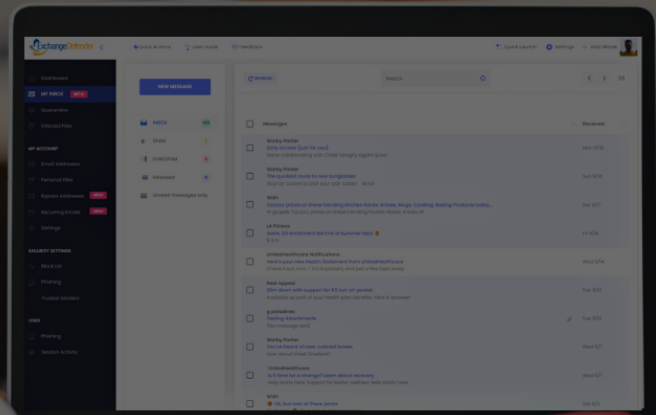

Ensure 24/7 access to your email and security with ExchangeDefender Inbox

ExchangeDefender Inbox provides a safe email alternative that helps keep things 'business as usual' during email outages and technical difficulties.

Staying safe from online threats continues to be top priority for businesses of all sizes. A whopping 90% of compromises start with a simple, unassuming email. Inbox is an email service that automatically activates whenever your Outlook or Gmail goes down. Don't let email bring your business down, get Inbox today!