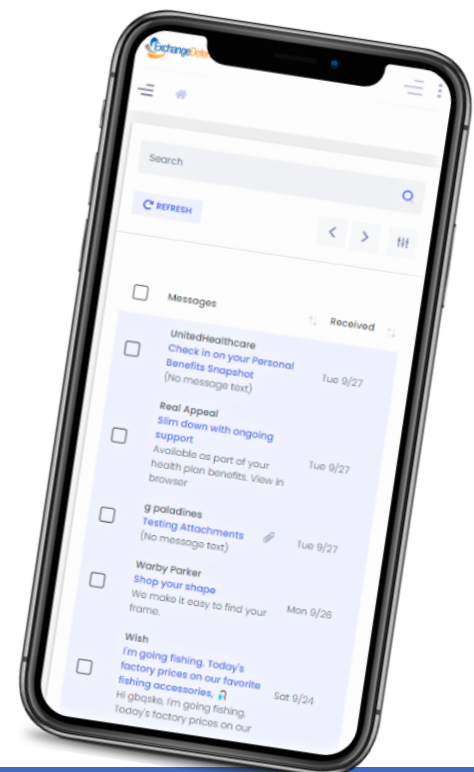

GET THINGS DONE WITHOUT IT

- Inbox is easy to use, and doesn't require an IT guy
- Work around email bounces and blocked IPs
- Send sensitive email directly with built-in Encryption
- Access all your mail, and junk mail in quarantine